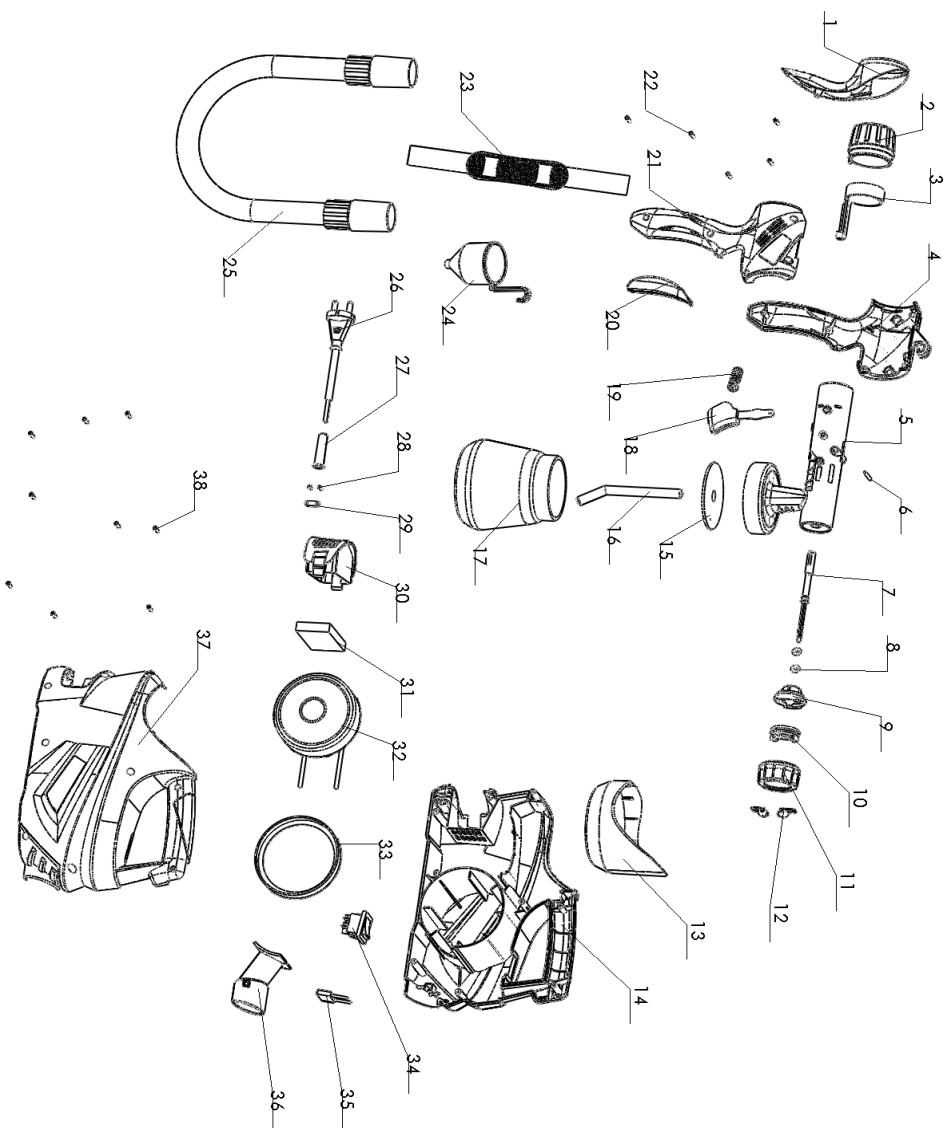

Exploded view

Spare parts list

No	Description
1	Large veneer
2	Air volume control pipe
3	Air volume adjustment limit tube
4	Left handle
5	Spray gun body
6	Pin
7	Flow control needle
8	O-ring
9	Booster plate
10	Fixed plate for flow adjustment knob
11	knob
12	Flow adjustment button
13	Material pot base
14	Left Casing
15	Sealing sponge
16	Pipette
17	Material pot
18	trigger
19	trigger spring
20	Small veneer
21	Right handle
22	bolt
23	Strap
24	funnel
25	Connecting hoses
26	Power cord
27	sheath
28	bolt
29	Crimping plate
30	Air inlet hood
31	Dust blocking sponge
32	Motor
33	Sealing rubber ring
34	switch
35	capacitance
36	Hose connection pipe
37	Right Casing
38	Screw